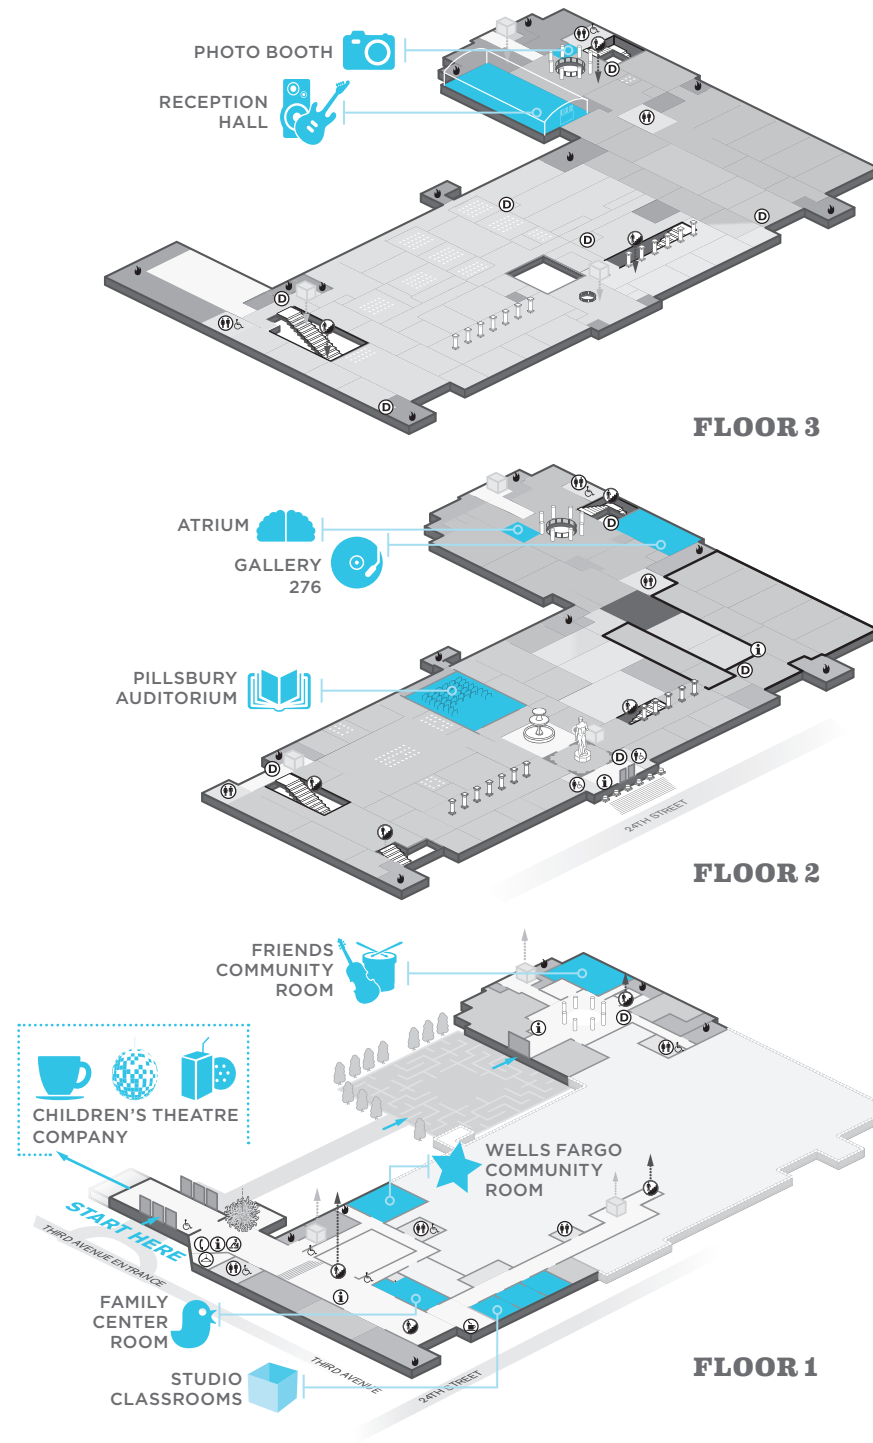

WELCOME TO

89.3
the current

Rock THE Cradle

PRESENTED BY

2400 THIRD AVES

THECURRENT.ORG