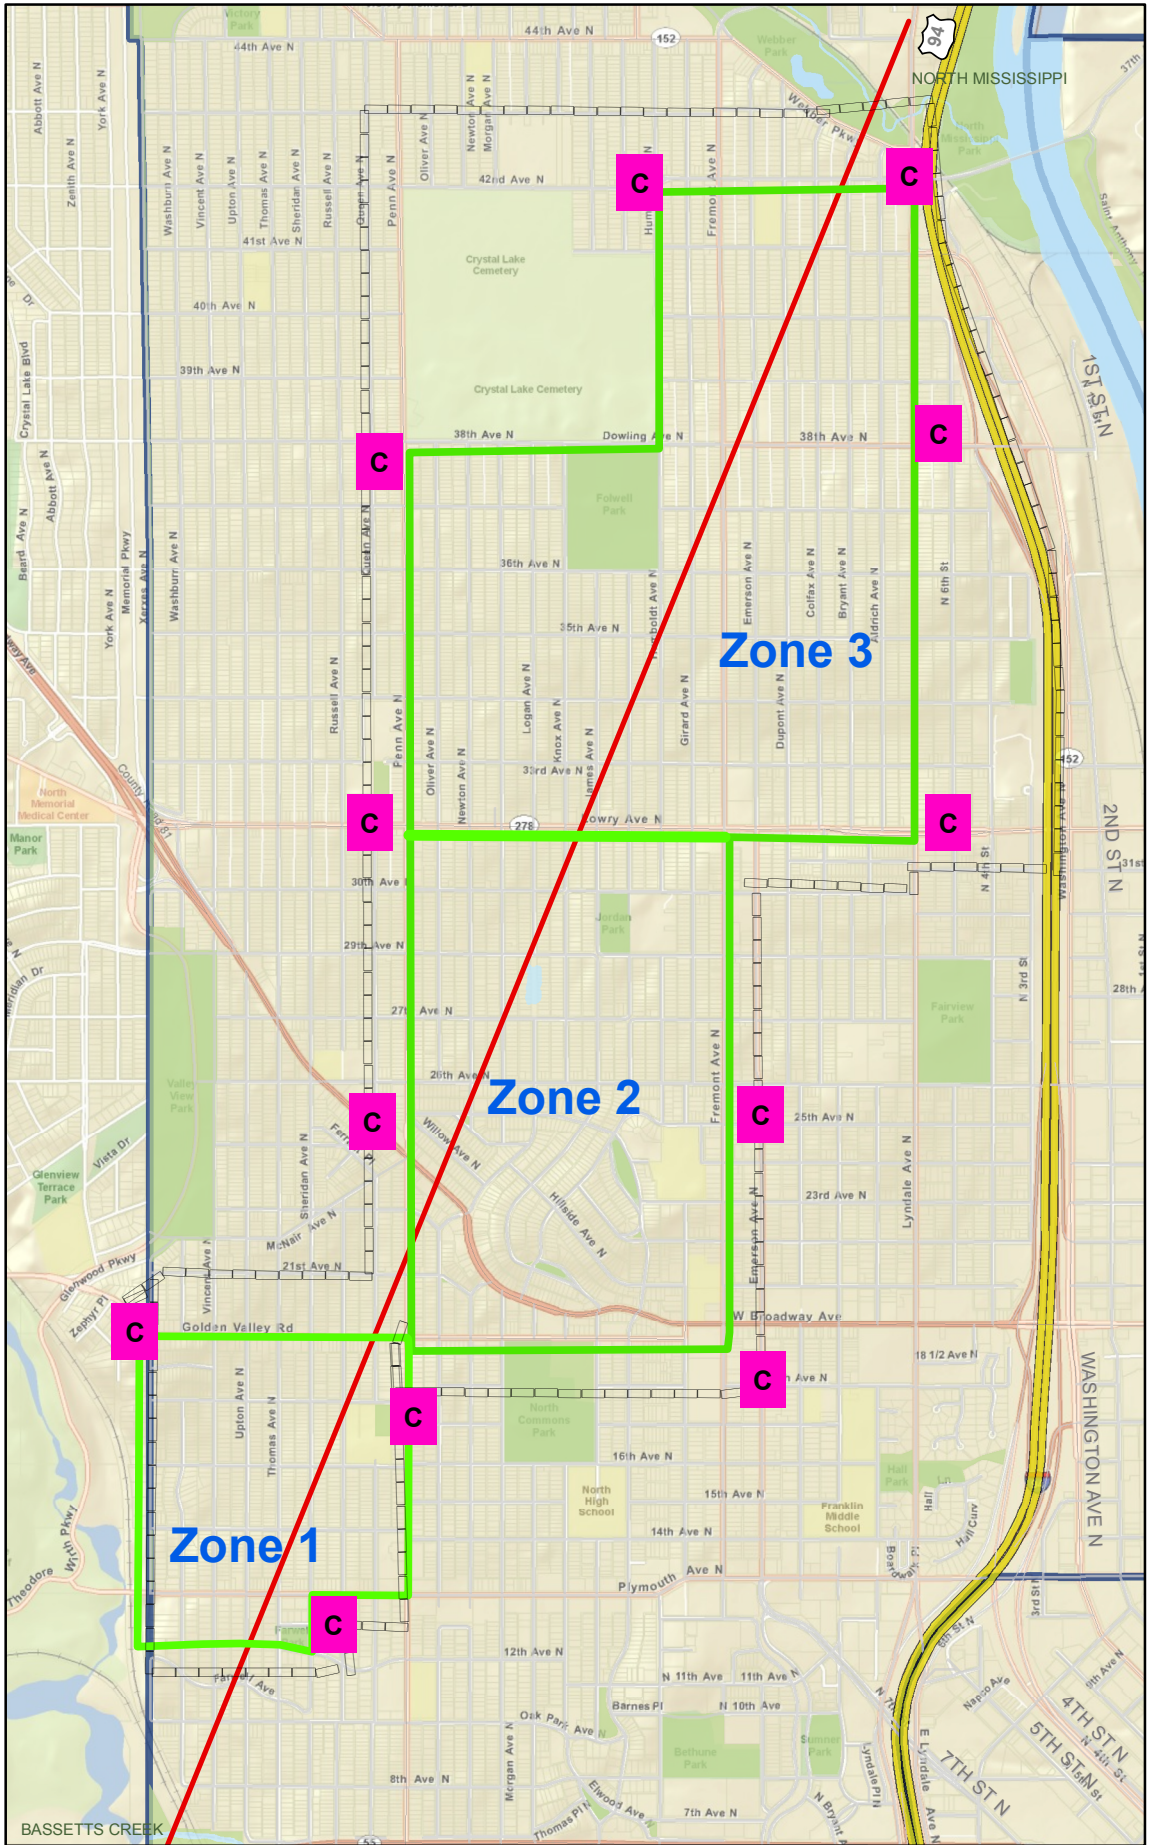

# North Minneapolis Exclusion Zone Traffic Plan

 Tornado Path

 Barricades

 Checkpoint