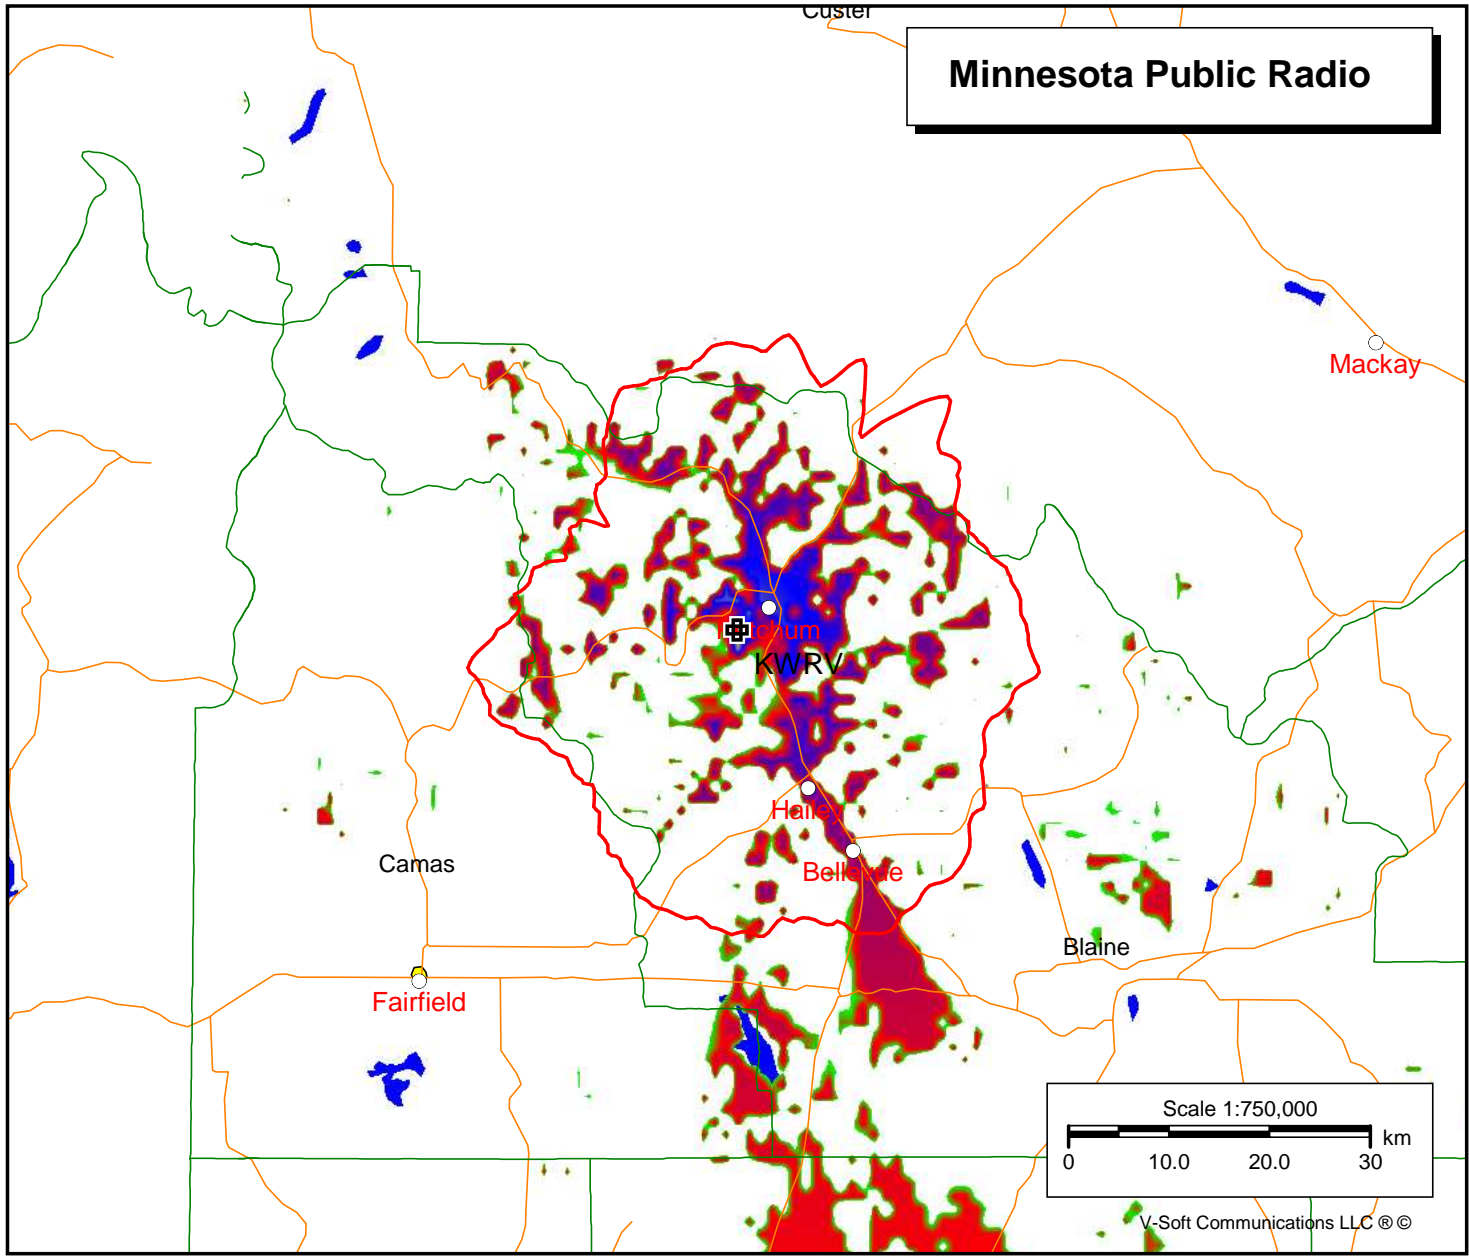

KWRV
BLED20090121ADD
Latitude: 43-39-41 N
Longitude: 114-24-08 W
ERP: 0.10 kW
Channel: 220
Frequency: 91.9 MHz
AMSL Height: 2755.2 m
Elevation: 2743.0 m
Horiz. Pattern: Omni
Vert. Pattern: No

- > 100.0 dBu
- 80.0 - 100.0
- 60.0 - 80.0
- 54.0 - 60.0

Minnesota Public Radio

V-Soft Communications LLC ©