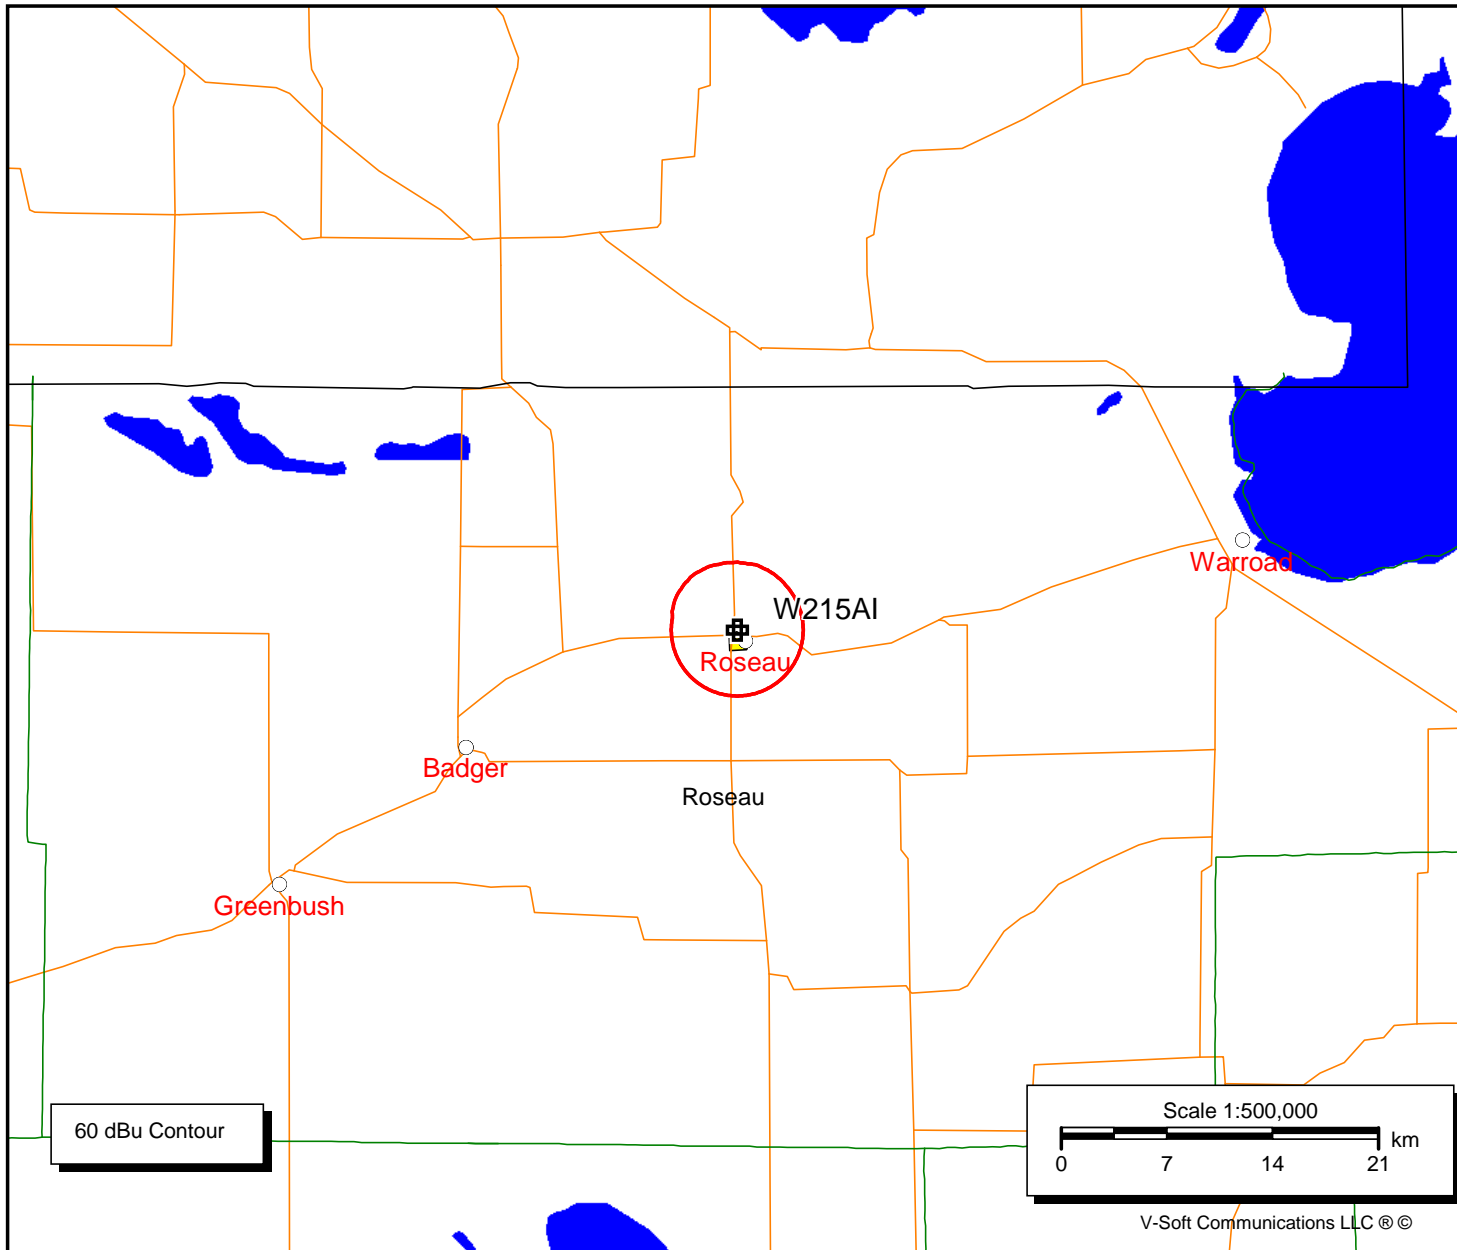

W215AI
BLFT19911219TE
Latitude: 48-51-10 N
Longitude: 095-46-13 W
ERP: 0.037 kW
Channel: 215
Frequency: 90.9 MHz
AMSL Height: 349.0 m
Elevation: 319.0 m
Horiz. Pattern: Omni
Vert. Pattern: No
Prop Model: None