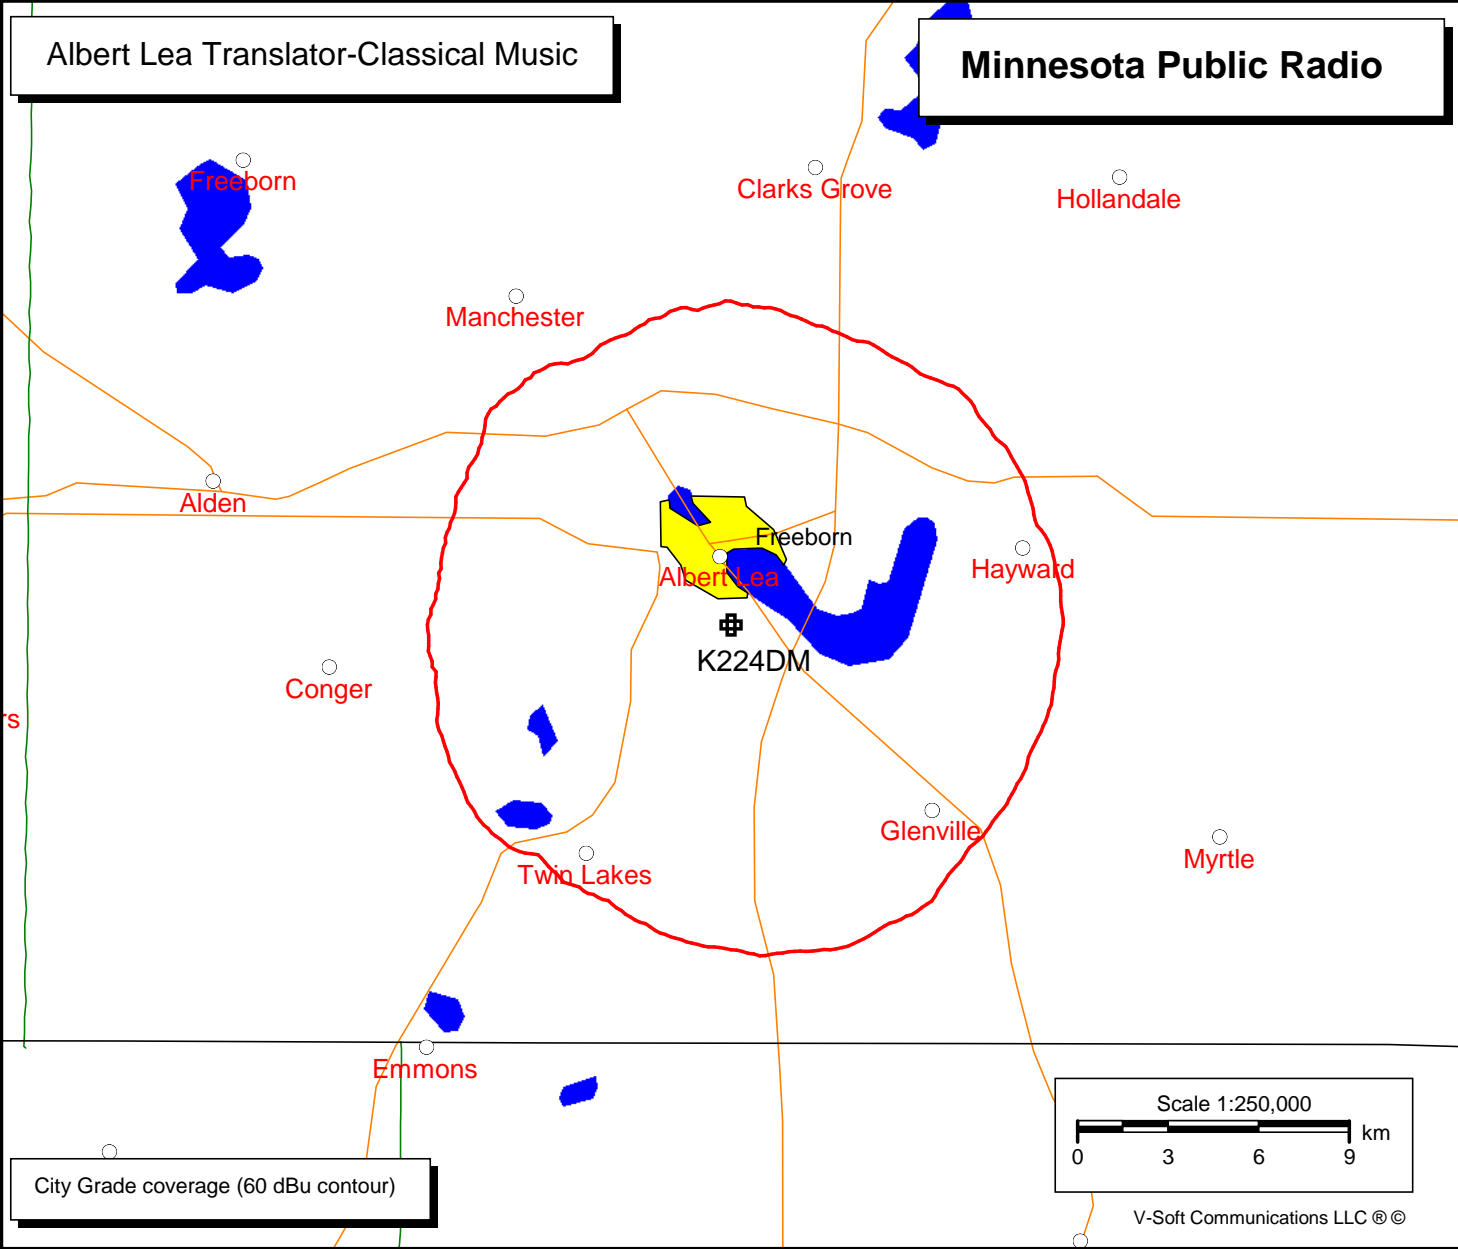

**K224DM**  
BLFT20070521AAV  
Latitude: 43-37-40 N  
Longitude: 093-21-49 W  
ERP: 0.25 kW  
Channel: 224  
Frequency: 92.7 MHz  
AMSL Height: 449.0 m  
Elevation: 391.0 m  
Horiz. Pattern: Omni  
Vert. Pattern: No

**Albert Lea Translator-Classical Music**

**Minnesota Public Radio**

**City Grade coverage (60 dBu contour)**

V-Soft Communications LLC ©