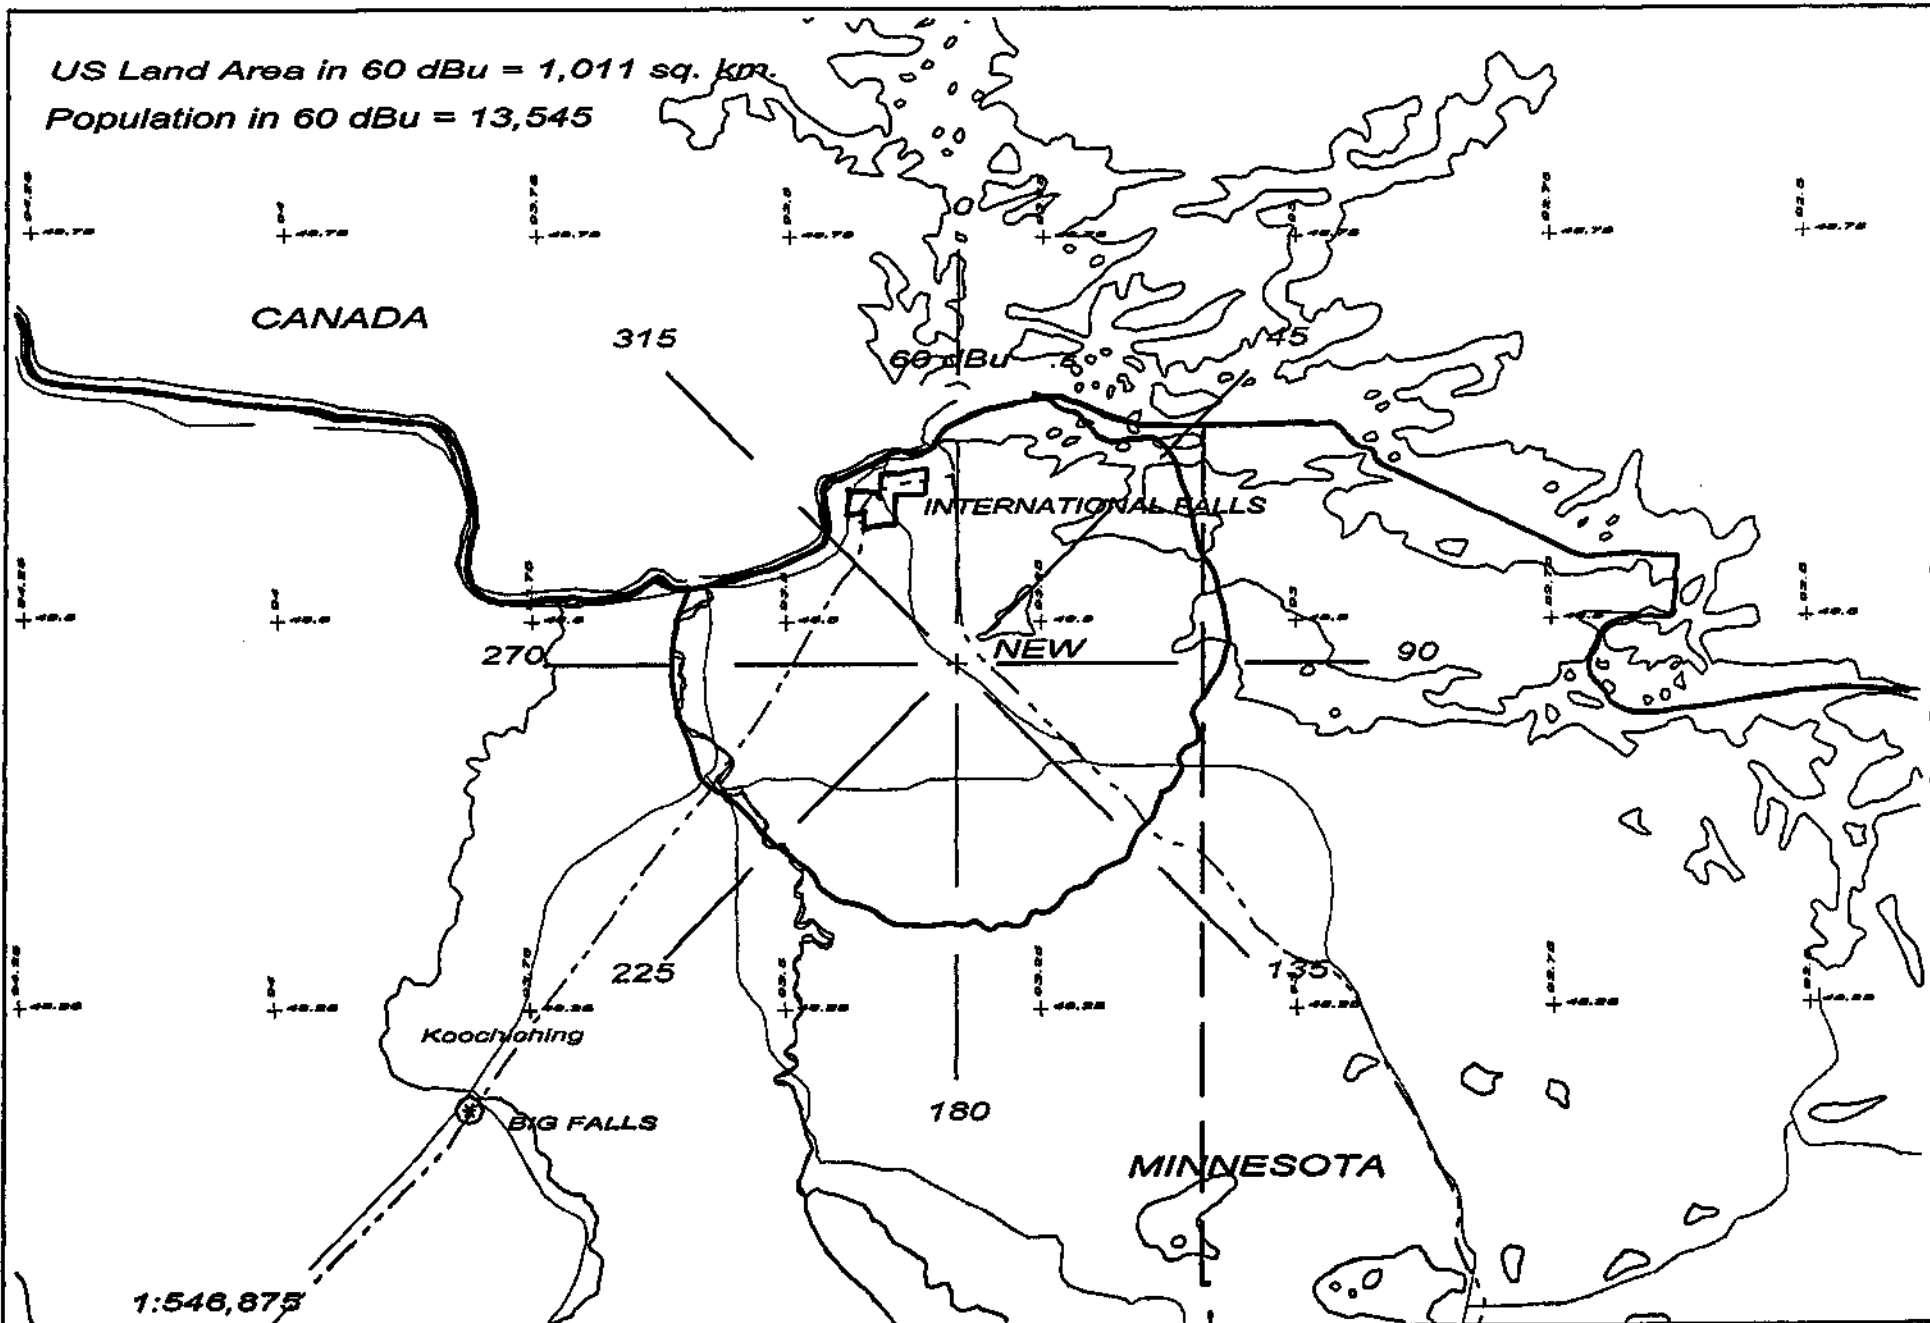

US Land Area in 60 dBu = 1,011 sq. km.

Population in 60 dBu = 13,545

Ex #25, Coverage

1:546,875

Scale in km

NEW 202A 5.75kW 396.4M AMSL
N. Lat. 48 28 24 W. Lng. 93 20 00

NEW202
K Michler - 01/00