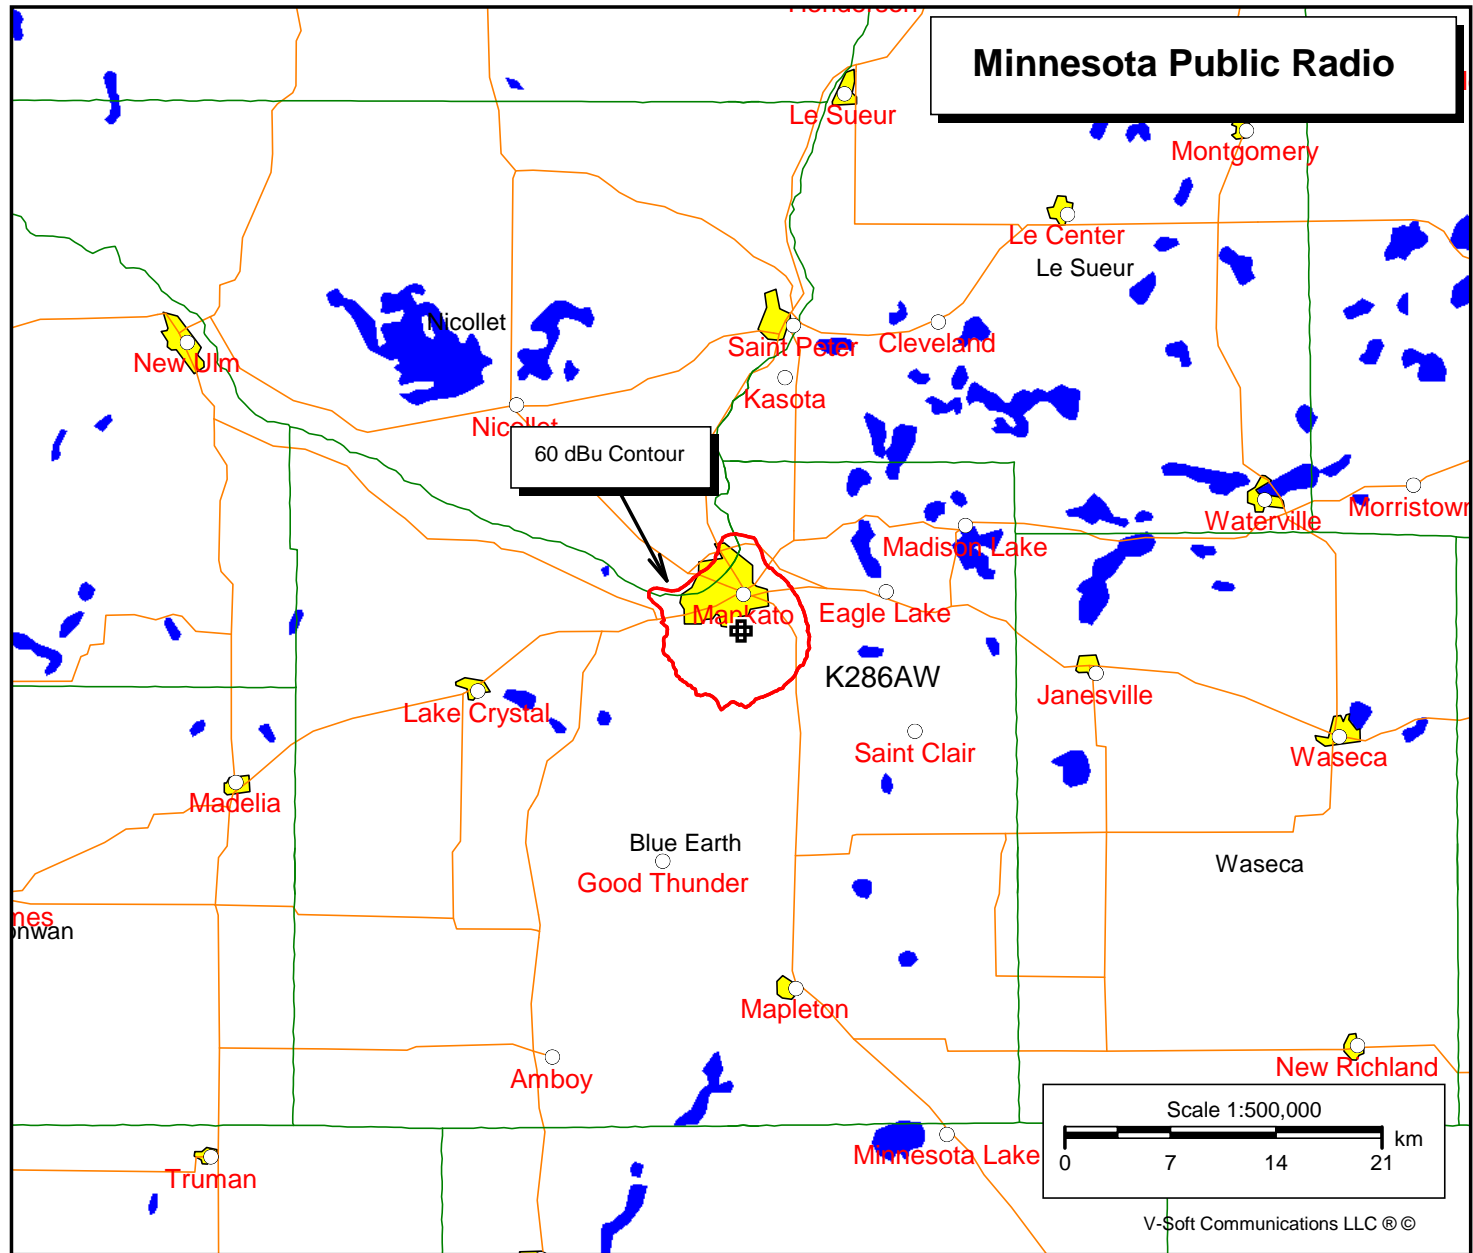

K286AW

BPFT20090923ACV
Latitude: 44-08-31 N
Longitude: 094-00-05 W
ERP: 0.01 kW
Channel: 286
Frequency: 105.1 MHz
AMSL Height: 364.0 m
Elevation: 303.0 m
Horiz. Pattern: Omni
Vert. Pattern: No

Minnesota Public Radio